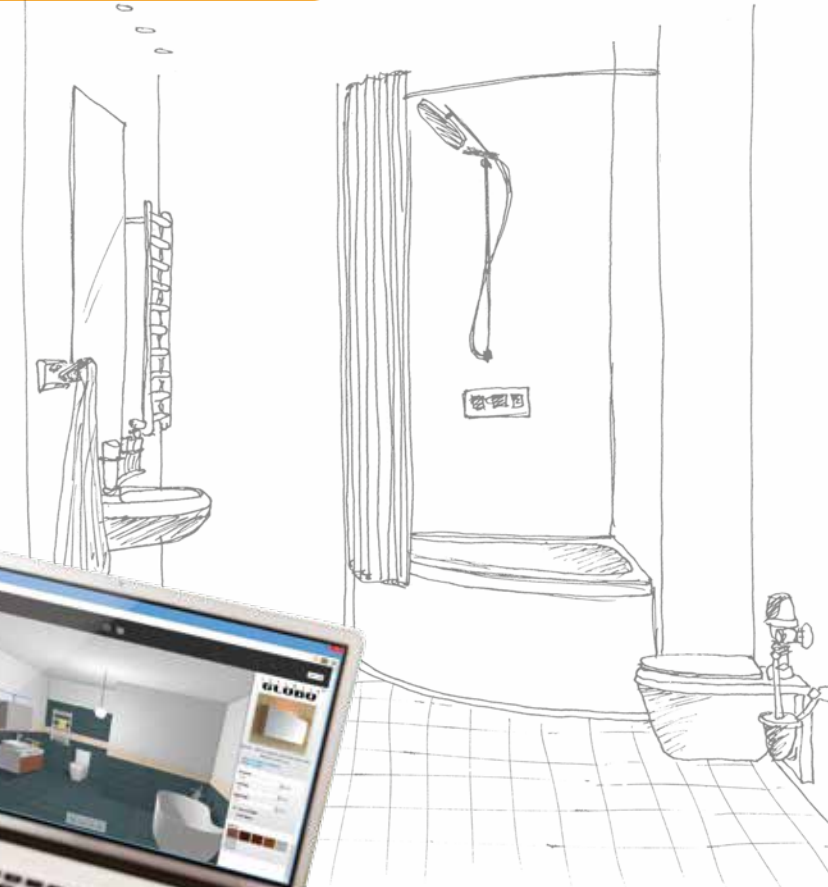

Give shape to your **dreams**

A **simple** online
design tool...

TILEPLANNER ALLOWS
YOU TO SHOW **YOUR**
CATALOGUE WHERE
THE **CUSTOMER** FEELS
BEST: **AT HOME!**

... **easy** to use.

YOUR **CATALOGUE**
COMES TO LIFE
IN THE **ONLINE**
PROJECT.

Why is it **important** for the **Manufacturer**?

YOU CAN INTEGRATE IT IN YOUR WEBSITE AS A **DESIGN TOOL**.

GIVES MORE **VISIBILITY** TO YOUR **CATALOGUE**.

INCREASES **TRAFFIC** ON YOUR **WEBSITE**.

ENGAGES THE **END-USER**, **CONVINCING** HIM/HER TO GET IN TOUCH WITH THE **SHOWROOM NEARBY**.

PROVIDES USEFUL STATS ON THE WAY **PEOPLE USE YOUR ITEMS** **WHILE DESIGNING**.

Why is it **important** for the **Showroom**?

•GIVES MORE **VISIBILITY** TO THE **SHOWROOM**•

TILEPLANNER IS INTEGRATED WITH **DOMUS3D® 2017**, IN ORDER TO GET **ADVANCED SOLUTIONS** AND **PROFESSIONAL GRAPHIC QUALITY**: A GREAT **SINERGY** FOR YOUR BUSINESS!